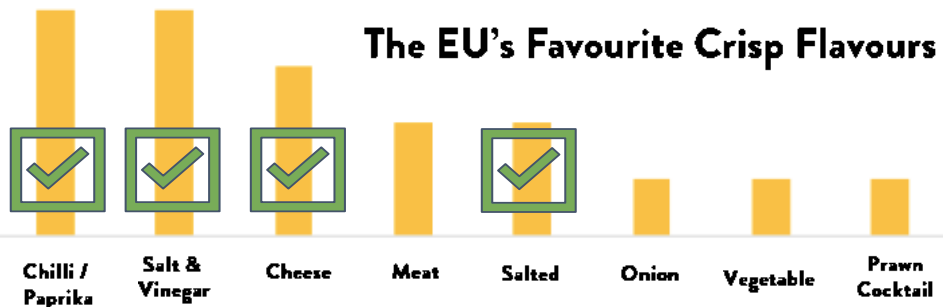

+3.92%
Potato Crisps

Healthy on-the-go and calorie counting drives want for healthier crisps

+6.6%
Healthy Snacking on-the-go

52%
Of consumers are counting calories

But, consumers still want the classic flavours they know and love

The EU's Favourite Crisp Flavours